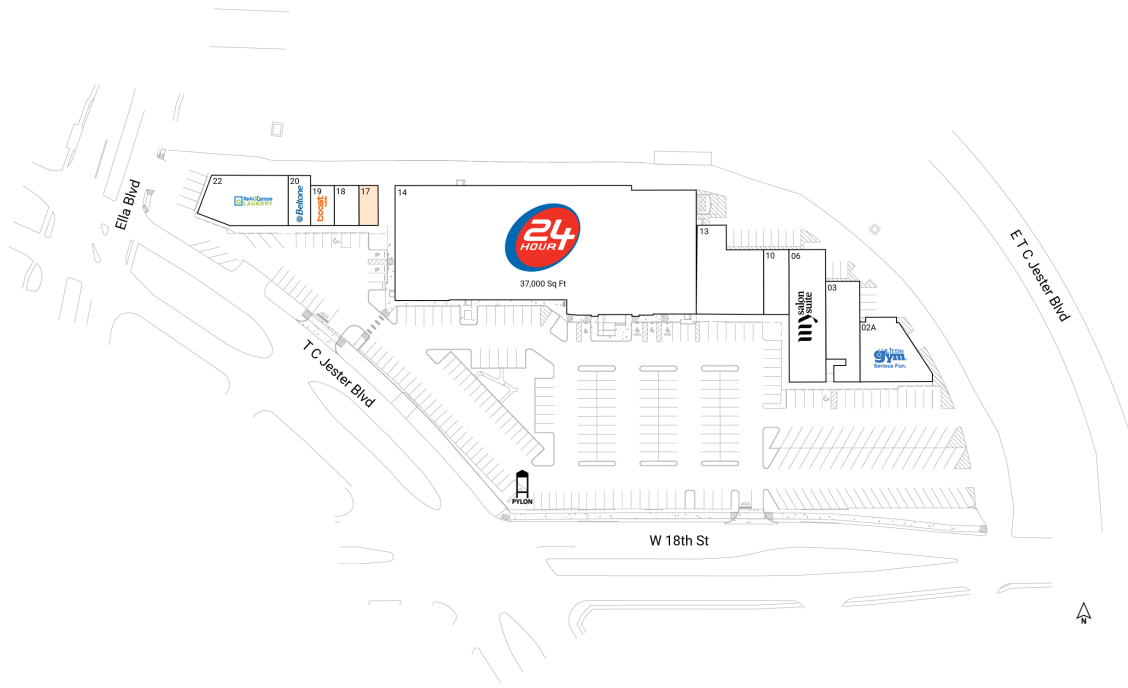

Jester Village

1501-1531 West 18th Street | Houston, TX 77008

Harris County Houston-Pasadena-The Woodlands, TX 62,731 Sq Ft

29.8023, -95.4283

Available Spaces

17 615 Sq Ft 360°

Current Tenants

Space size listed in square feet

02A	The Little Gym	3,147
03	Elevate Dentistry	3,400
06	My Salon Suite	4,882
10	Adore Nail Studio	1,542
13	Premier Fine Wine & Spirits	5,135
14	24 Hour Fitness	37,000
18	Smoothie Strong	1,000
19	Boost Mobile	960
20	Beltone	1,130
22	SpinXpress Laundry	3,920